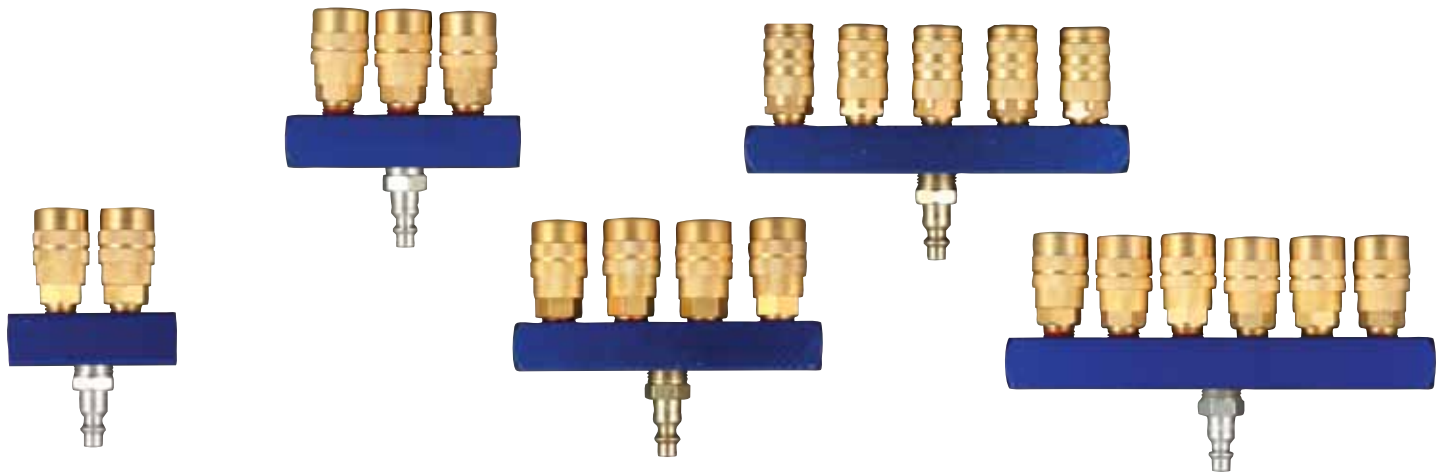

Bar Manifolds with 1/4" Industrial Milton Style Fittings

Two-Way
80440 BMA2-I

Three-Way
80445 BMA3-I

Four-Way
80450 BMA4-I

Five-Way
80455 BMA5-I

Six-Way
80460 BMA6-I