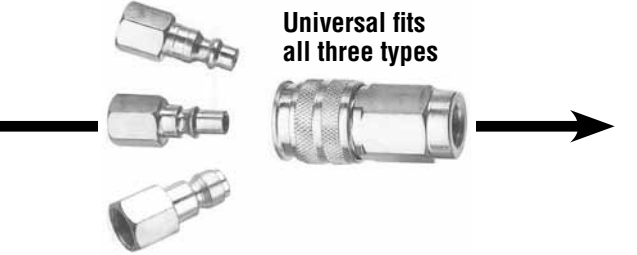

Universal
Packaged using
Gray Card

Universal fits
all three types