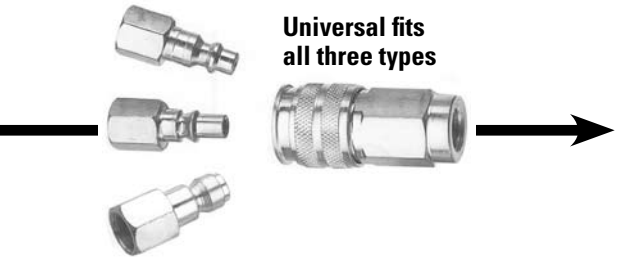

PACKAGED AIR ACCESSORIES

Guide to INTERCHANGE Color Coding

Couplers and Plugs are available in Industrial Interchange, Automotive or ARO Types

Industrial Interchange
Packaged using
Green Card

Male connects to Female:
1/4" connects to 1/4"
and 3/8" connects to 3/8"

Automotive
Packaged using
Yellow Card

Male connects to Female:
1/4" connects to 1/4"
and 3/8" connects to 3/8"

ARO
Packaged using
Red Card

Male connects to Female:
1/4" connects to 1/4"
(not available in 3/8")

Universal
Packaged using
Gray Card

Universal fits
all three types

Accessories
Packaged using
Gray Card

Accessories