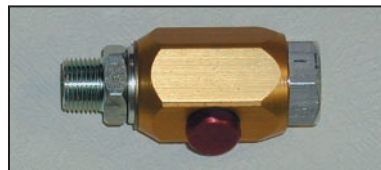

## REGULATORS, FILTERS, LUBRICATORS

- 85030 R-38  
**3/8" Regulator**
- 85040 FRC-38  
**3/8" Filter/Regulator Combination**
- 85060 BC-R  
**Body Connector**  
(for 3/8" regulator, filter/regulator combo, lubricator)
- 85035 F-38  
**3/8" Filter**
- 85050 L-38  
**3/8" Lubricator**
- 85020 MR-14  
**1/4" Mini Regulator**
- 85025 MF-14  
**1/4" Mini Filter**

- ### AIR GAUGES
- 85230 GBM-18  
**1/8" Back Mount**
  - 85220 GSM  
**1/4" Side Mount**
  - 85210 GBM  
**1/4" Back Mount**

- ### THREE WAY MANIFOLD
- 82880 TWM  
**3/8" Inlet X 1/4" Outlet**

- ### HEX MANIFOLD
- 82890 HEXM  
**3/8" Inlet X 1/4" Outlet**