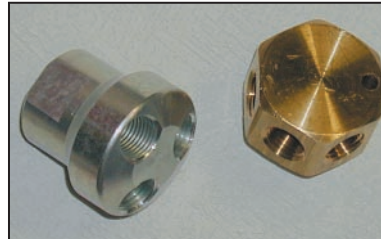

## REGULATORS, FILTERS, LUBRICATORS

- 85030 R-38  
**3/8" Regulator**
- 85040 FRC-38  
**3/8" Filter/Regulator Combination**
- 85060 BC-R  
**Body Connector**  
(for 3/8" regulator, filter/regulator combo, lubricator)
- 85035 F-38  
**3/8" Filter**
- 85050 L-38  
**3/8" Lubricator**
- 85020 MR-14  
**1/4" Mini Regulator**
- 85025 MF-14  
**1/4" Mini Filter**

- ### AIR GAUGES
- 85230 GBM-18  
**1/8" Back Mount**
  - 85220 GSM  
**1/4" Side Mount**
  - 85210 GBM  
**1/4" Back Mount**

- ### THREE WAY MANIFOLD
- 82880 TWM  
**3/8" Inlet X 1/4" Outlet**

- ### HEX MANIFOLD
- 82890 HEXM  
**3/8" Inlet X 1/4" Outlet**